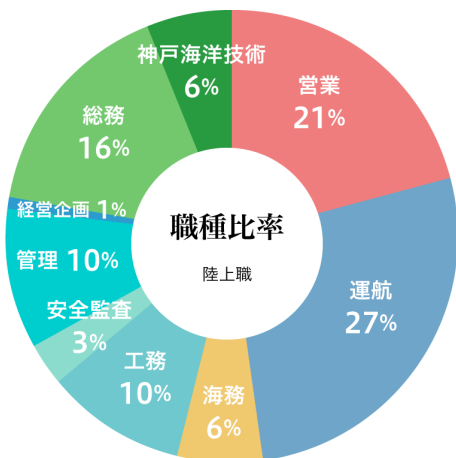

Average length of employment

6.1 years

*Fiscal year 2023

*Fiscal year 2023

Number of holidays per year

125 days

*Fiscal year 2023