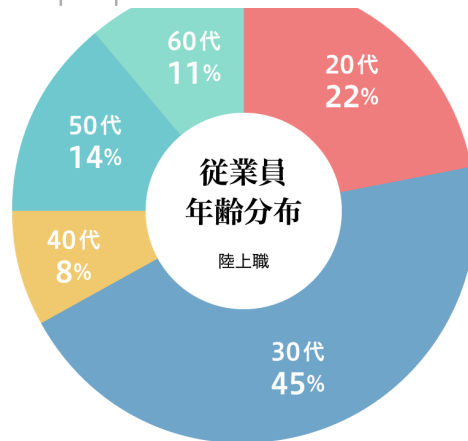

*Fiscal year 2023